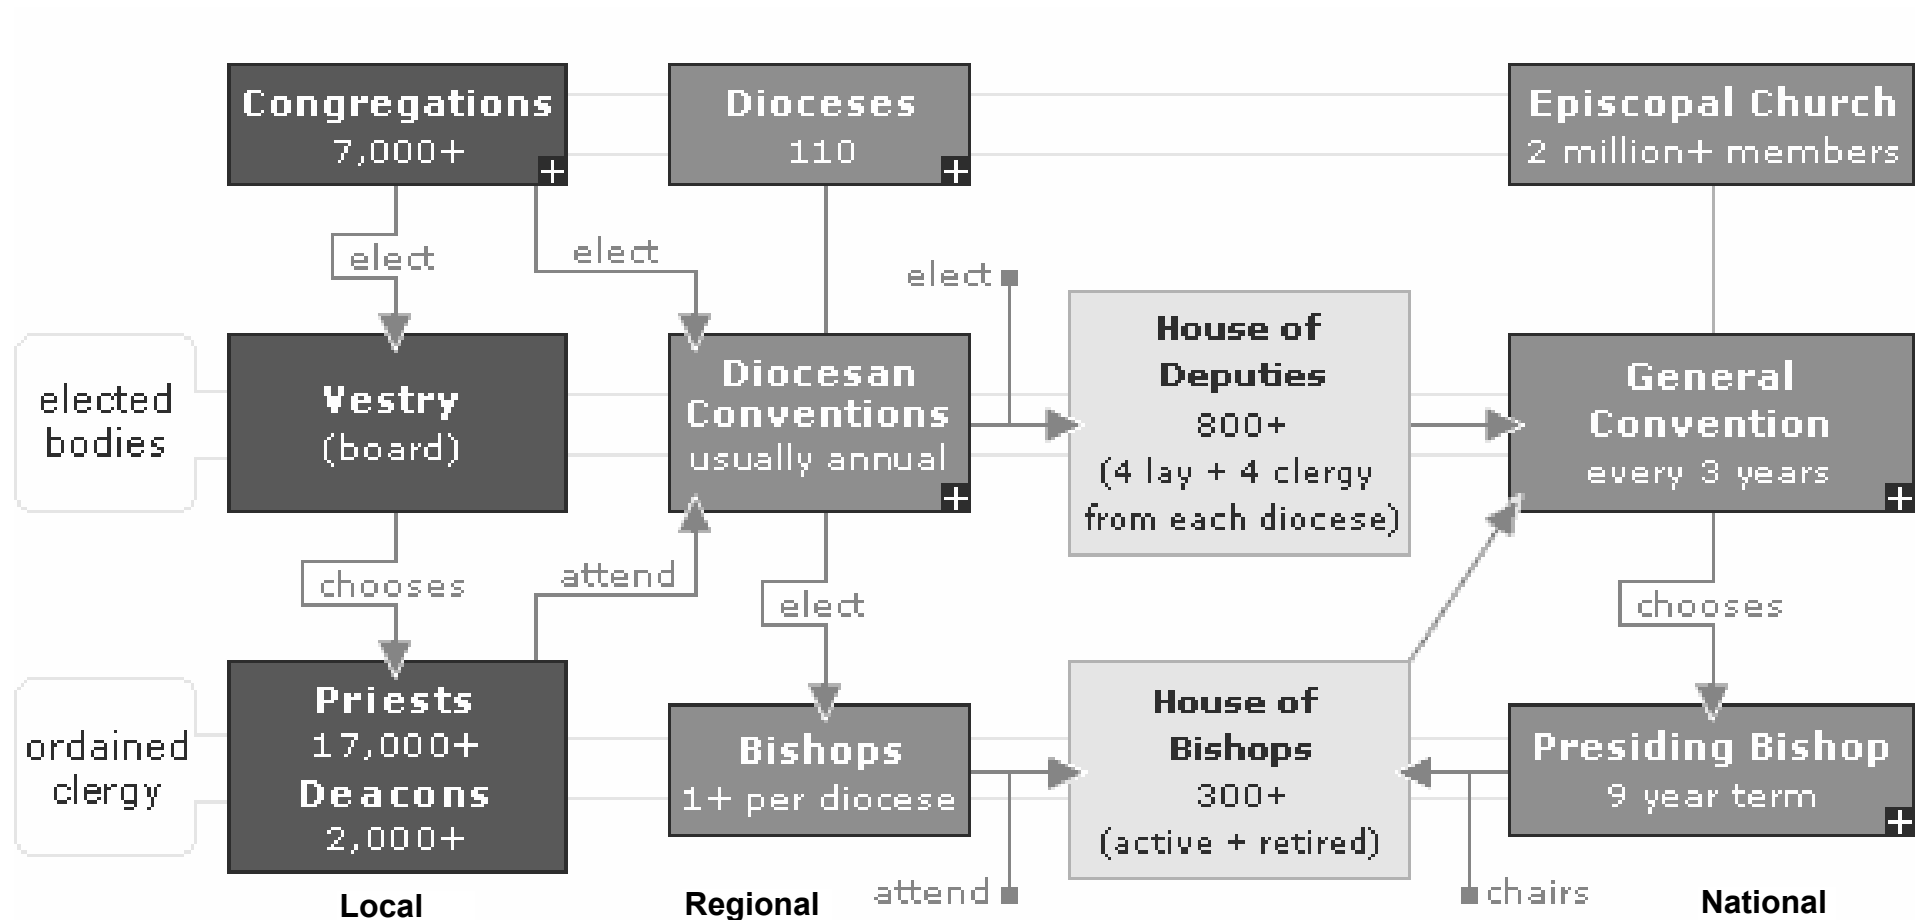

Basic Structure of the Episcopal Church

THE CANONICAL STRUCTURE OF THE CHURCH

General Convention Office
as of November 25, 1997
(Nickerson/Woodcock)